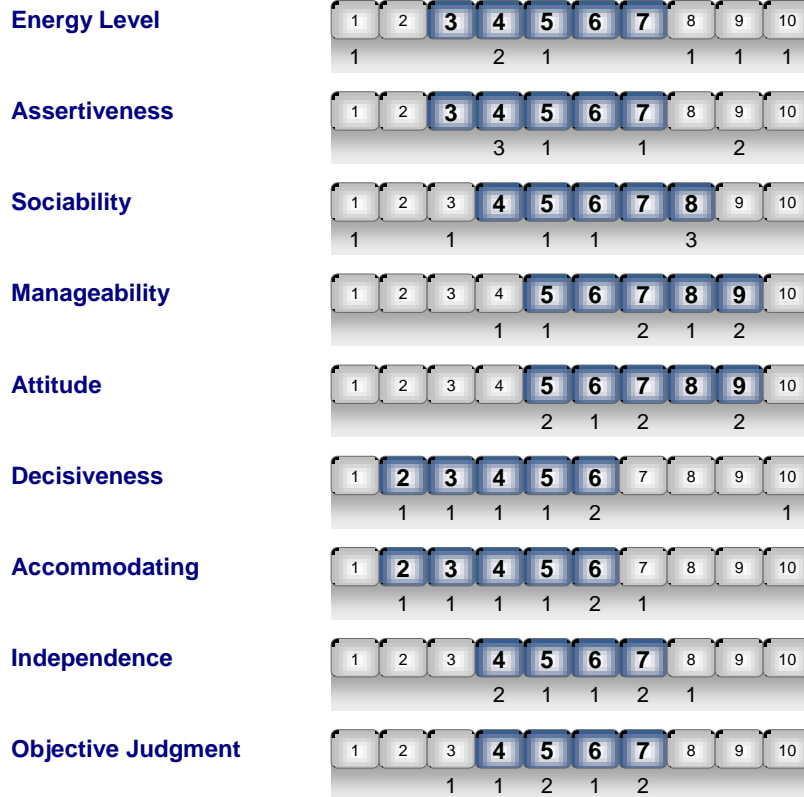

Profiles  International
imagine great people[®]

Overview Graph

The shaded boxes represent the Concurrent Study PM Performance Model.

Thinking Style

Behavioral Traits

The matching process for Interests is concerned with the top three interests of a Performance Model and how closely a candidate's top three interests match.

The three top interests for this model are listed below and ranked from top to bottom.

Interests

The remaining three interests are listed without a benchmark because they are not used as a part of determining the match to the Performance Model.