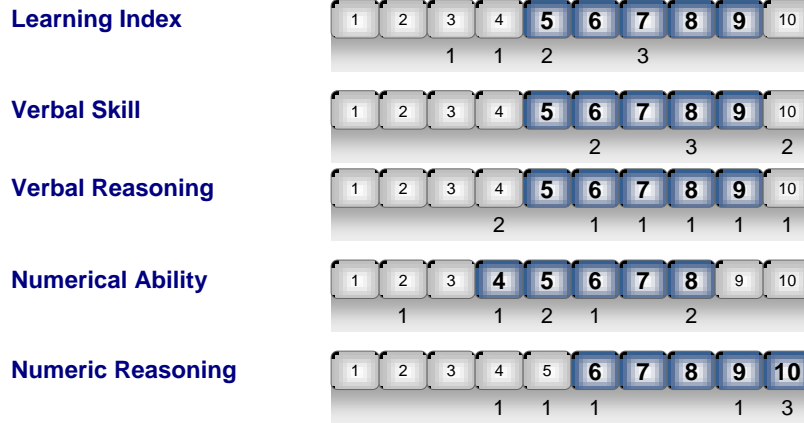

Profiles  International
imagine great people[®]

Overview Graph

The shaded boxes represent the Concurrent Study PM Performance Model.

Thinking Style

Behavioral Traits

The matching process for Interests is concerned with the top three interests of a Performance Model and how closely a candidate's top three interests match.