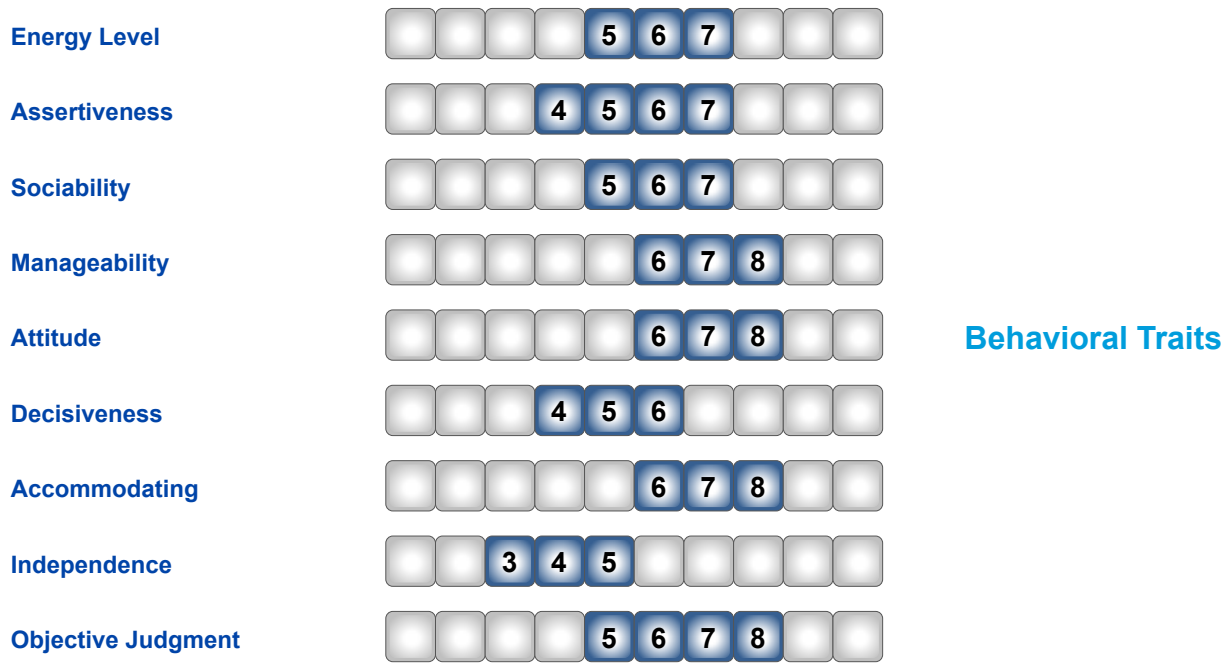

Summary Graph

The shaded boxes represent the **Widget Bender ***SAMPLE FOR PXT***** Performance Model.

The matching process for Interests is concerned with the top three interests of a Performance Model and how closely a candidate's top three interests match. The three top interests for this model are indicated and ranked from top to bottom below.